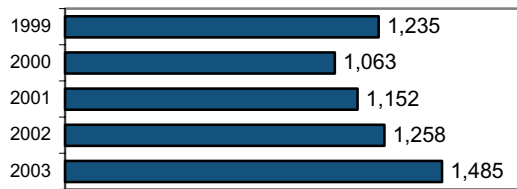

Post Falls Police Department

Population: 19,090
County: Kootenai

Offense Overview

- Offense total 1,485
- % change from 2002 18.0
- # of cleared offenses 754
- Percent cleared 50.8

- Group "A" Crime Rate per 100,000 population 7778.9

- Summary based reporting crime rate per 100,000 population is calculated for other state crime comparisons only. 3871.1

Arrest Overview

- Arrest total 1,096
- % change from 2002 -0.2
- Adult arrest total 722
- Juvenile arrest total 374

- Arrest Rate per 100,000 population 5741.2

Group "A" Offenses	Offenses		Arrests	
	# Reported	# Cleared	Adult	Juvenile
Murder	0	0	0	0
Negligent Manslaughter	0	0	0	0
Forcible Rape	12	8	6	6
Robbery	5	2	3	0
Aggravated Assault	27	21	8	6
Burglary	123	25	10	10
Larceny	536	157	81	67
Motor Vehicle Theft	31	7	4	1
Arson	5	3	0	5
Simple Assault	184	164	93	17
Intimidation	15	11	5	1
Bribery	0	0	0	0
Counterfeiting/Forgery	28	15	11	2
Vandalism	184	46	12	29
Drug/Narcotics	129	126	102	37
Drug Equipment	121	118	5	12
Embezzlement	0	0	1	0
Extortion/Blackmail	0	0	0	0
Fraud	35	12	7	2
Gambling	0	0	0	0
Kidnaping	2	2	1	0
Pornography	2	1	1	0
Prostitution	0	0	0	0
Forcible Sodomy	4	4	0	1
Sexual Assault w/Object	0	0	0	0
Forcible Fondling	14	8	3	4
Incest	0	0	1	0
Statutory Rape	3	3	1	0
Stolen Property	12	11	9	4
Weapon Law Violation	13	10	6	2
Total Group "A"	1,485	754	370	206

Total Offenses - 5 year trend